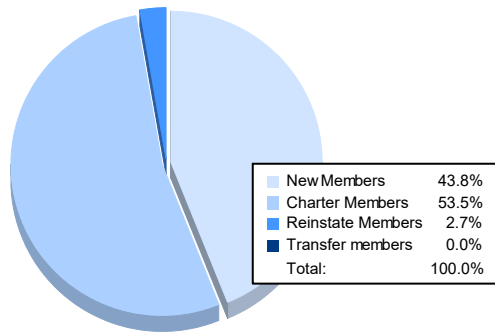

Year	New Clubs	Dropped Clubs	Gain/ Loss Clubs	New Members	Charter Members	Reinstate Members	Transfer Members	Total Member Added	Total Members Dropped	Gain/ Loss Members
2016-2017	2	2	0	118	46	2	3	169	167	2
2017-2018	2	1	1	181	75	3	2	261	181	80
2018-2019	3	0	3	153	83	0	4	240	141	99
2019-2020	6	1	5	111	156	7	2	276	239	37
2020-2021	5	2	3	99	121	6	0	226	193	33
<b>Average</b>	<b>4</b>	<b>1</b>	<b>2</b>	<b>132</b>	<b>96</b>	<b>4</b>	<b>2</b>	<b>234</b>	<b>184</b>	<b>50</b>

### Membership Composition June 2021 Cumulative