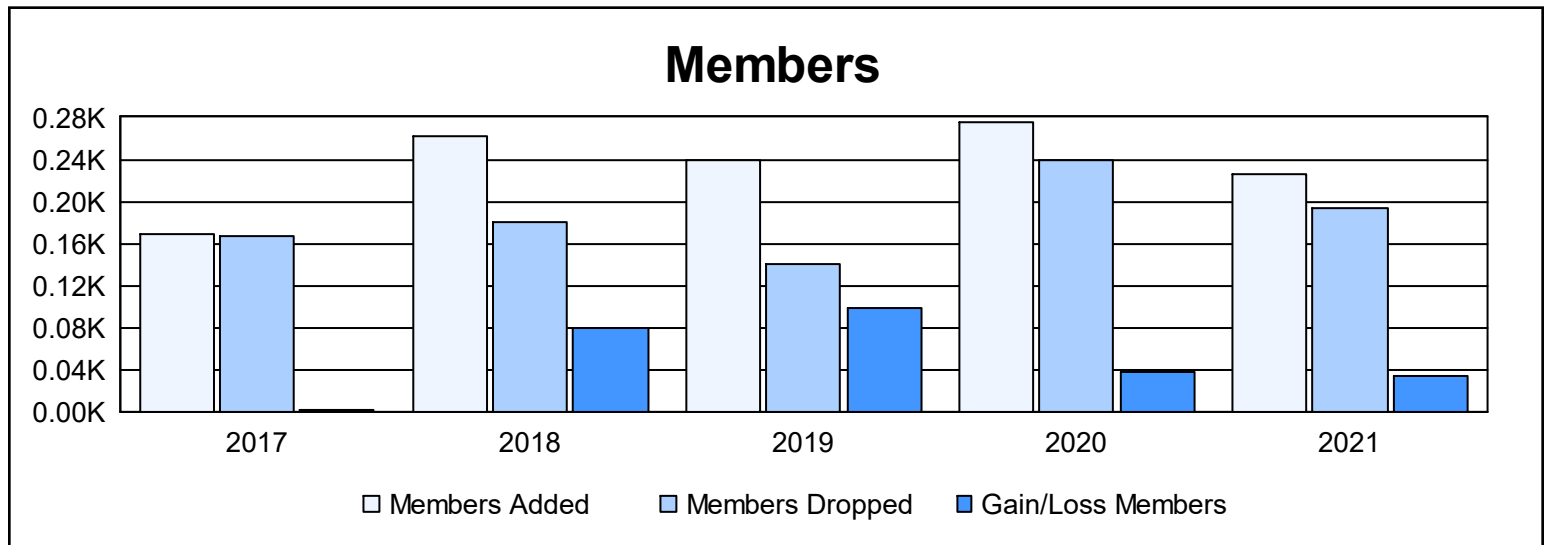

Year	New Clubs	Dropped Clubs	Gain/ Loss Clubs	New Members	Charter Members	Reinstate Members	Transfer Members	Total Member Added	Total Members Dropped	Gain/ Loss Members
2016-2017	2	2	0	118	46	2	3	169	167	2
2017-2018	2	1	1	181	75	3	2	261	181	80
2018-2019	3	0	3	153	83	0	4	240	141	99
2019-2020	6	1	5	111	156	7	2	276	239	37
2020-2021	5	2	3	99	121	6	0	226	193	33
<b>Average</b>	<b>4</b>	<b>1</b>	<b>2</b>	<b>132</b>	<b>96</b>	<b>4</b>	<b>2</b>	<b>234</b>	<b>184</b>	<b>50</b>

### Membership Composition June 2021 Cumulative