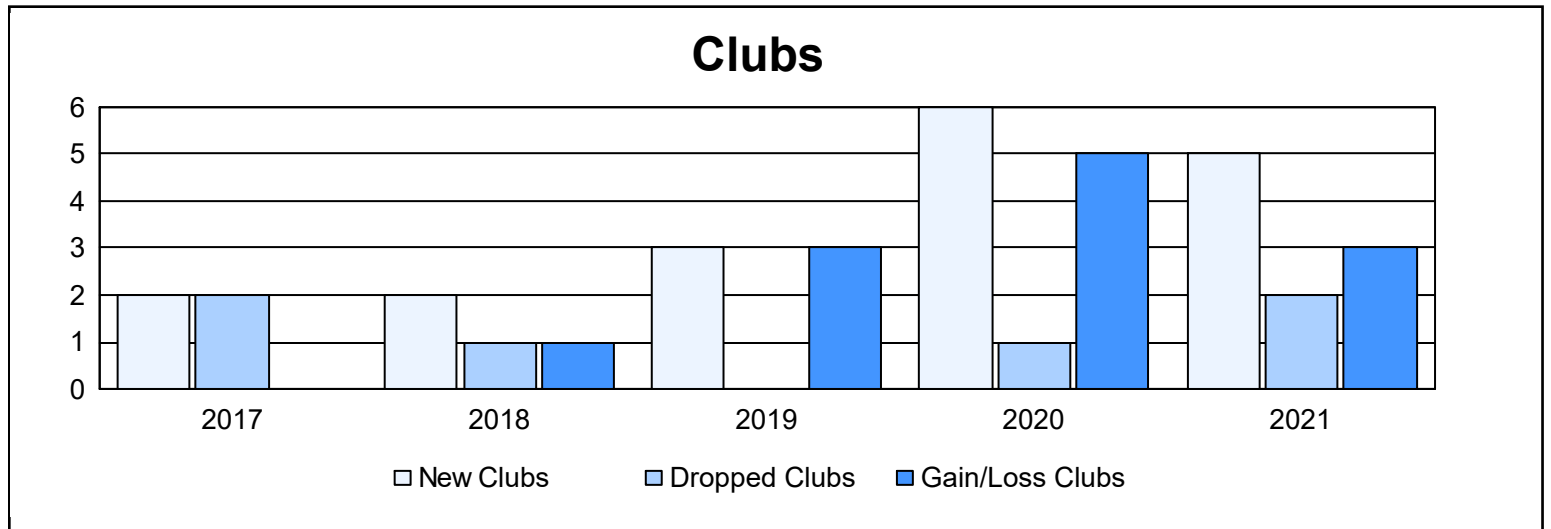

Year	New Clubs	Dropped Clubs	Gain/ Loss Clubs	New Members	Charter Members	Reinstate Members	Transfer Members	Total Member Added	Total Members Dropped	Gain/ Loss Members
2016-2017	2	2	0	118	46	2	3	169	167	2
2017-2018	2	1	1	181	75	3	2	261	181	80
2018-2019	3	0	3	153	83	0	4	240	141	99
2019-2020	6	1	5	111	156	7	2	276	239	37
2020-2021	5	2	3	99	121	6	0	226	193	33
<b>Average</b>	<b>4</b>	<b>1</b>	<b>2</b>	<b>132</b>	<b>96</b>	<b>4</b>	<b>2</b>	<b>234</b>	<b>184</b>	<b>50</b>

### Membership Composition June 2021 Cumulative